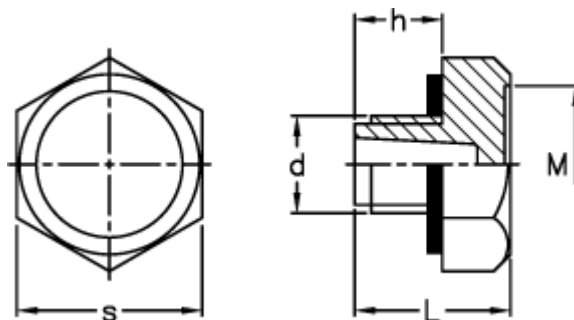

# Data Sheet

Article number: 2311058413

Description: E+G Plug  
TN.1 1/2

## Measures

---

d	= G 1 1/2
h	= 15
L	= 26
M	= 46.0
s	= 55
Tightening torque N m = 15 to 18	